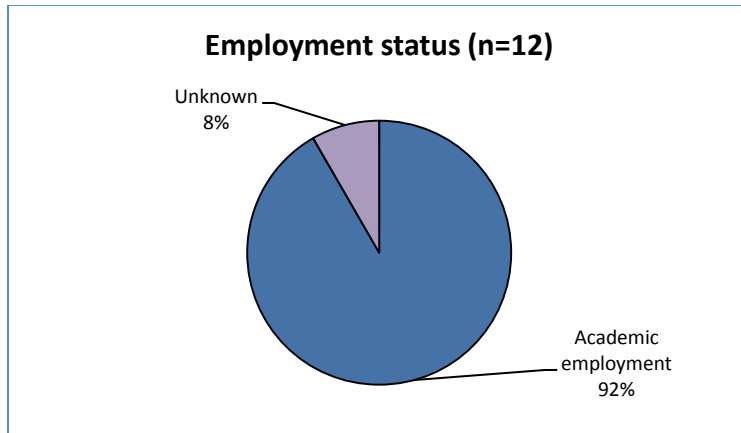

DOCTORAL ALUMNI EMPLOYMENT

Employers of Classics doctoral alumni

- Baylor University
- California State University, Long Beach
- Franciscan University of Steubenville
- Grand Valley State University
- Hendrix College
- Hillsdale College
- Monmouth College
- National Taiwan Normal University
- Ohio University Press
- University of Georgia