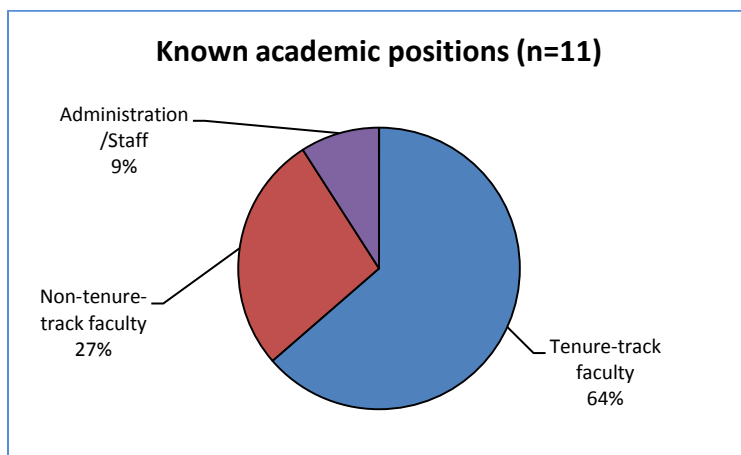

DOCTORAL ALUMNI EMPLOYMENT

Employers of Classics doctoral alumni

- Baylor University
- California State University, Long Beach
- Franciscan University of Steubenville
- Grand Valley State University
- Hendrix College
- Hillsdale College
- Monmouth College
- National Taiwan Normal University
- Ohio University Press
- University of Georgia